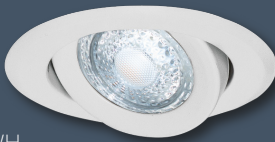

4"

SWIVEL

PAR 20
INCLUDED
7W=50W

WHITE
SINGLE PACK
PR378L-SWWH

BRUSHED NICKEL
SINGLE PACK
PR378L-SWBN

OIL RUBBED BRONZE
SINGLE PACK
PR378L-SWORB

CP378L-PR4WH

CP378L-PR4BN

©2017
LED

430 LUMENS

SHOWER

WHITE

SINGLE PACK
GU378L-FROWH

BRUSHED NICKEL

SINGLE PACK
GU378L-FROBN

**GU10
INCLUDED**