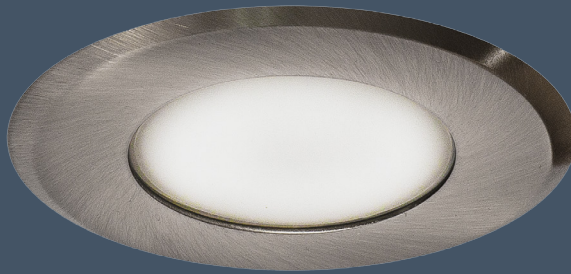

©2017
LED

430 LUMENS

SHOWER

WHITE

SINGLE PACK
GU378L-FROWH

BRUSHED NICKEL

SINGLE PACK
GU378L-FROBN

**GU10
INCLUDED**