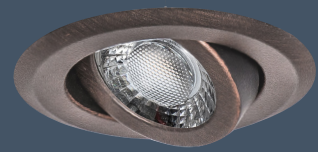

4"

SWIVEL

25°

GU10 INCLUDED
7W=50W

WHITE

SINGLE PACK
GU378L-SWWH

BRUSHED NICKEL

SINGLE PACK
GU378L-SWBN