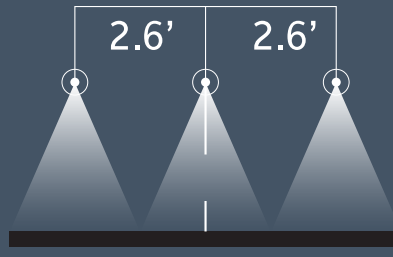

LED

HOW TO INSTALL RECESSED LIGHTING WITH STYLE

Decorative lighting

Install every 2 ft

Wall accent lighting

Install every 2.6 ft

Area lighting