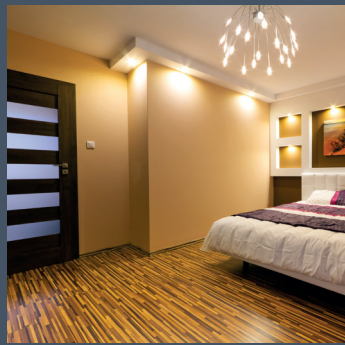

LED

HOW TO INSTALL RECESSED LIGHTING WITH STYLE

Decorative lighting

Install every 2 ft

Wall accent lighting

Install every 2.6 ft

Area lighting