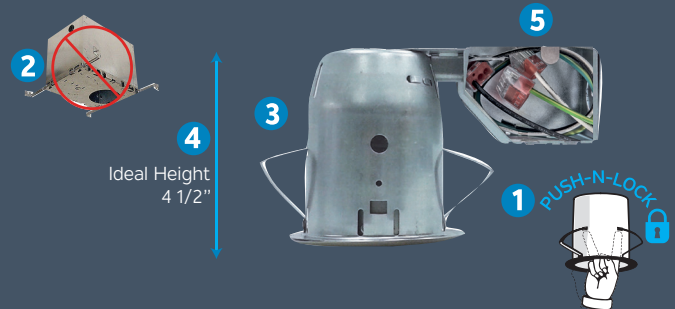

COMPLETE UNITS

22.8 YEARS LIFETIME
BASED ON 3 HOURS A DAY
86% ENERGY SAVING

- 1 Quick and easy installation of the housing with push-n-lock system.
- 2 For insulated and non-insulated ceilings.
- 3 The thermal switch cuts-off automatically the power when it over heating.
- 4 With a maximum height of 4 1/2", the housing fits perfectly in 6" standard ceilings.
- 5 Quick connect installation.