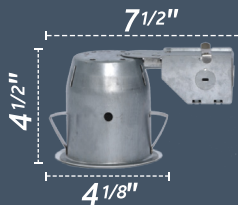

4"

SWIVEL

25°

GU10 INCLUDED
7W=50W

WHITE

SINGLE PACK
GU378L-SWWH

BRUSHED NICKEL

SINGLE PACK
GU378L-SWBN