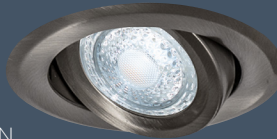

©2017
LED

430 LUMENS

SHOWER

WHITE

SINGLE PACK
GU378L-FROWH

BRUSHED NICKEL

SINGLE PACK
GU378L-FROBN

**GU10
INCLUDED**