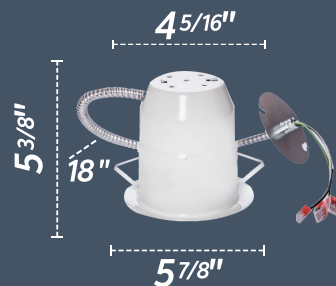

7W=50W

Ideal for wet locations

INDOOR / OUTDOOR 780 LUMENS

NADAIR®
since 1980

6" WHITE

BR30
11W=75W

SINGLE PACK
22WHL-ALBP-BK

Ideal for Soffits, Balconies and Cornices