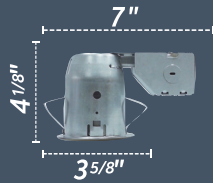

LED

550 LUMENS

3"

SWIVEL