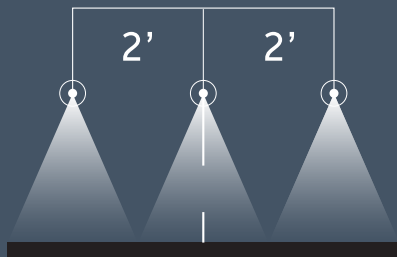

LED

HOW TO INSTALL RECESSED LIGHTING WITH STYLE

Decorative lighting

Install every 2 ft

Wall accent lighting

Install every 2.6 ft

Area lighting