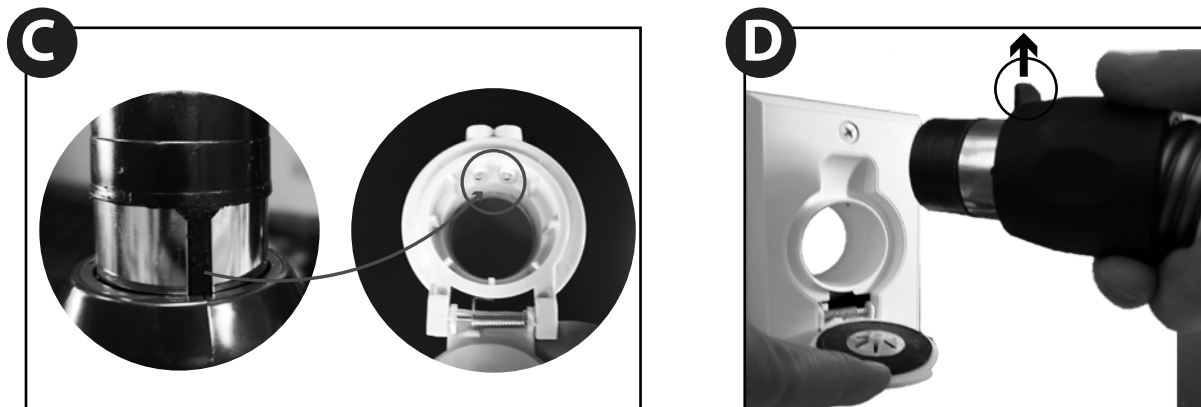

The hose is compatible with most wall inlets. Inlets must have a 1.5" inner diameter **(A)** in order for the hose to fit, and must have 2 low-voltage pins/metal prongs **(B)** in order to turn the hose ON/OFF from the switch located on the hose handle.

2.2 Connecting the hose to the wall inlet

The hose end cuff must be connected as shown in the picture below. The black part on the end cuff must be well aligned with the 2 pins inside the inlet **(C)**. The plastic square must be facing up **(D)**.

2.3 Starting and stopping your central vacuum

If your inlets have 2 low-voltage pins inside as demonstrated in step 2.1, you will be able to start and stop your central vacuum directly from the switch on the hose handle.