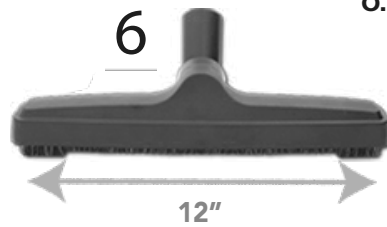

1. INCLUDED IN THE KIT

1. Low-Voltage with ON/OFF switch
2. Adjustable wand
3. Dusting brush
4. Upholstery brush
5. Crevice Tool
6. 12" Floor brush
7. Accessory bag
8. Hose Hanger