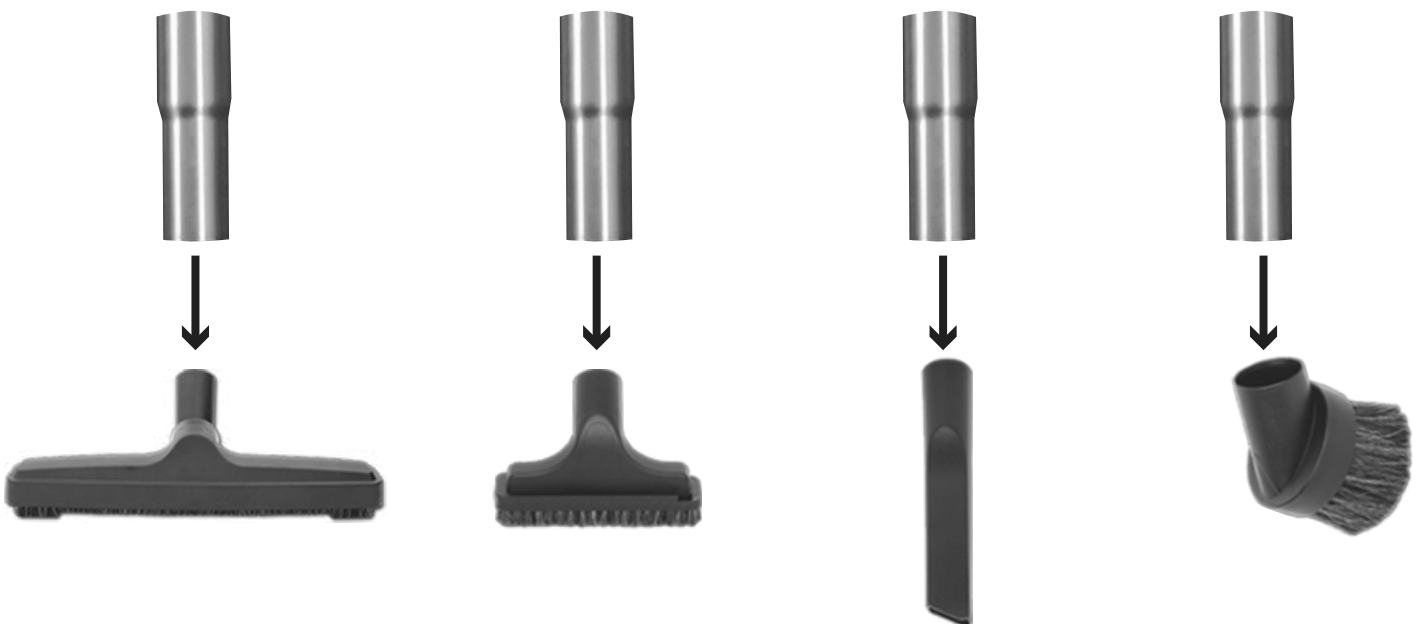

2.2 Connecting the hose to the wall inlet

The hose end cuff must be connected as shown in the picture below. The black part on the end cuff must be well aligned with the 2 pins inside the inlet **(C)**. The plastic square must be facing up **(D)**.

2.3 Starting and stopping your central vacuum

If your inlets have 2 low-voltage pins inside as demonstrated in step 2.1, you will be able to start and stop your central vacuum directly from the switch on the hose handle.

3. HOW TO USE THE WAND

3.1 How to extend the wand

To extend the wand, simply push on the button **(E)** and pull on the wand **(F)** at the same time

3.1 How to connect the wand to the hose nozzle

Align the hose nozzle button **(G)** with the lock button on the wand **(H)** and push the nozzle into the wand until you hear a "click"

3.1 How to connect the different attachment tools

Insert the other end of the wand into the port on the brushes

4. INCLUDED CLEANING TOOLS

4.1 12" Superior Floor brush

Ideal for hard surfaces. Made of horse hair - Will not scratch your floor