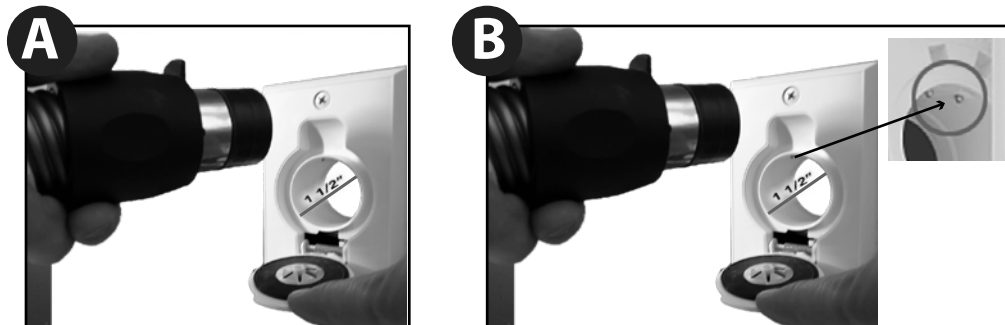

1. INCLUDED IN THE KIT

1. Low-Voltage with ON/OFF switch
2. Adjustable wand
3. Dusting brush
4. Upholstery brush
5. Crevice Tool
6. 12" Floor brush
7. Accessory bag
8. Hose Hanger

2. LOW-VOLTAGE HOSE

2.1 Compatibility

The hose is compatible with most wall inlets. Inlets must have a 1.5" inner diameter **(A)** in order for the hose to fit, and must have 2 low-voltage pins/metal prongs **(B)** in order to turn the hose ON/OFF from the switch located on the hose handle.

2.2 Connecting the hose to the wall inlet

The hose end cuff must be connected as shown in the picture below. The black part on the end cuff must be well aligned with the 2 pins inside the inlet **(C)**. The plastic square must be facing up **(D)**.

2.3 Starting and stopping your central vacuum

If your inlets have 2 low-voltage pins inside as demonstrated in step 2.1, you will be able to start and stop your central vacuum directly from the switch on the hose handle.