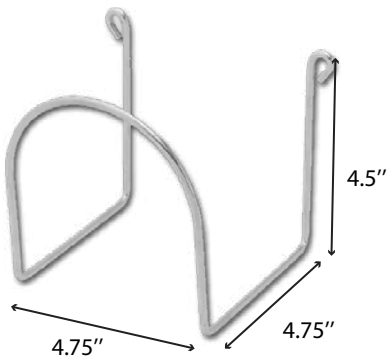

2.2 Connecting the hose to the wall inlet

The hose end cuff must be connected as shown in the picture below. The black part on the end cuff must be well aligned with the 2 pins inside the inlet **(C)**. The plastic square must be facing up **(D)**.

5.1 Tool Caddy

The perfect accessory to have your small tools always accessible.

Install your small tool on it

5.2 Chrome hose hanger

The perfect accessory to store your hose neatly.

5.3 Accessory bag

2 Large pockets to easily store your accessories without making a mess in your storage room.