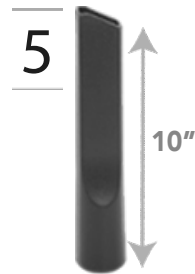

1. INCLUDED IN THE KIT

1. Low-Voltage with ON/OFF switch
2. Adjustable wand
3. Dusting brush
4. Upholstery brush
5. Crevice Tool
6. 12" Floor brush
7. Accessory bag
8. Hose Hanger