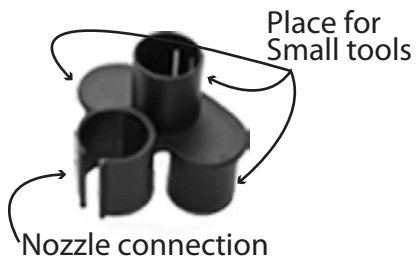

3.1 How to connect the different attachment tools

Insert the other end of the wand into the port on the brushes

4. INCLUDED CLEANING TOOLS

4.1 12" Superior Floor brush

Ideal for hard surfaces. Made of horse hair - Will not scratch your floor

4.2 Dusting brush

Made of horse hair - Delicate and soft on furniture

4.3 Upholstery brush

Made of horse hair - Perfect for delicate furniture

4.4 Crevice tool

Ideal to clean nooks and crannies

5. EASY STORAGE INCLUDED

5.1 Tool Caddy

The perfect accessory to have your small tools always accessible.

Install your small tool on it

5.2 Chrome hose hanger

The perfect accessory to store your hose neatly.

5.3 Accessory bag

2 Large pockets to easily store your accessories without making a mess in your storage room.